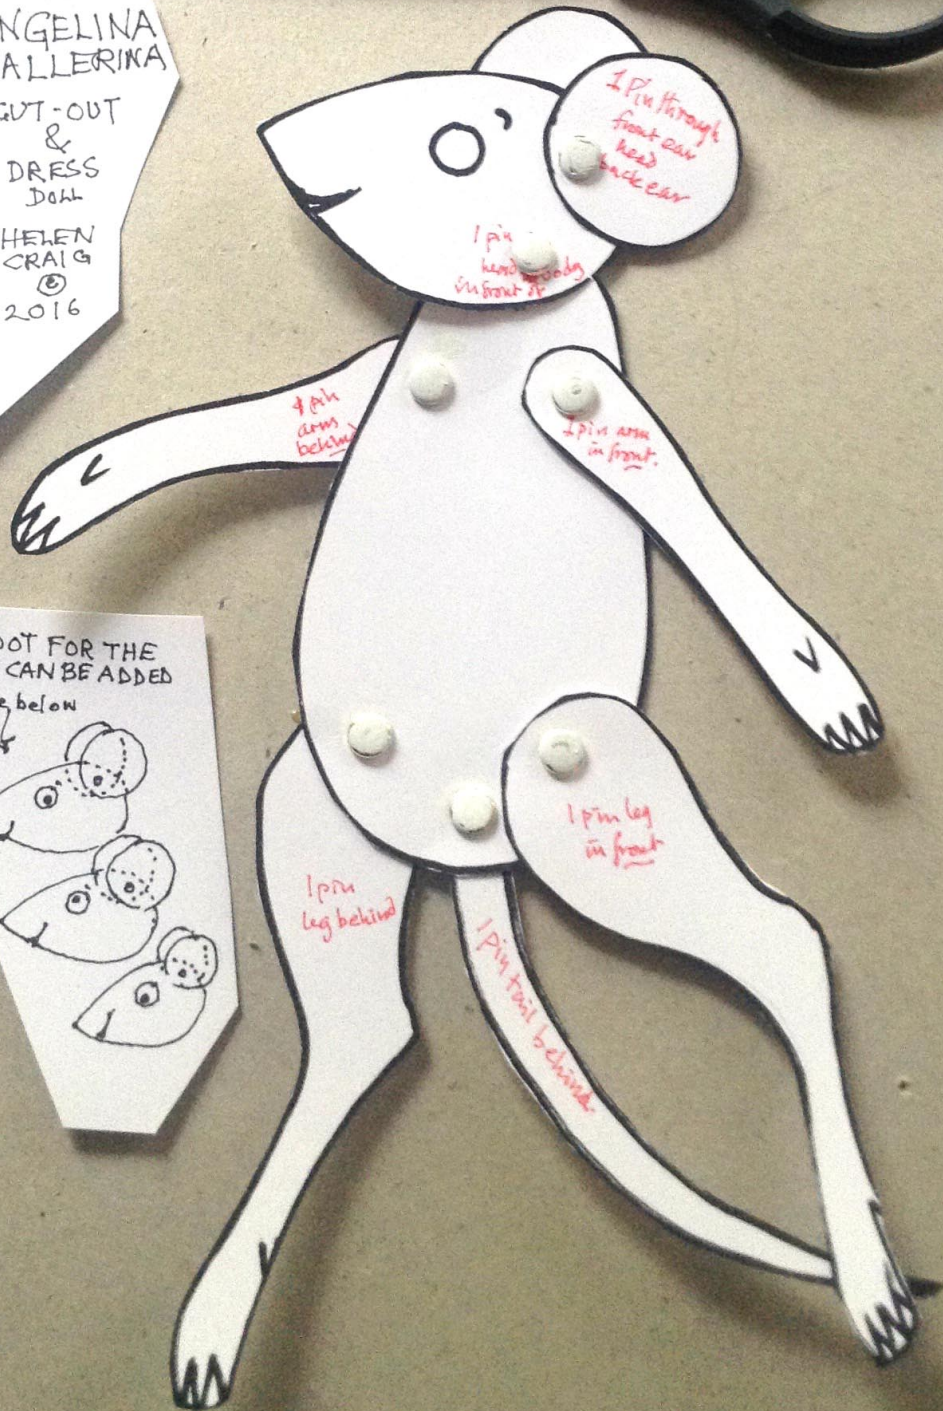

ANGELINA
BALLERINA

CUT-OUT
&
DRESS
DOLL

HELEN
CRAIG
©
2016

A DOT FOR THE
EYE CAN BE ADDED
See below

ANGELINA
BALLERINA
CUT-OUT
&
DRESS
DOLL
HELEN
CRAIG
©
2016

A DOT FOR THE
EYE CAN BE ADDED
See below

The diagram shows three stylized faces of the doll. Each face has a large circular eye. The top face has a dot on the upper eyelid. The middle face has a dot on the lower eyelid. The bottom face has a dot on the side of the eye. An arrow points from the text 'See below' to the top face.

ANGELINA
BALLERINA
CUT-OUT
&
DRESS
DOLL
HELEN
CRAIG
©
2016

INA
RINA
OT
S
V

ANGELINA
BALLERINA

GUT-OUT
&
DRESS
DOLL

HELEN
CRAIG
©
2016

1 pin
arm
below

1 pin
head to body
in front of

1 pin through
front ear
head
back ear

1 pin arm
in front.

1 pin
leg behind

1 pin leg
in front

1 pin tail
behind.

4 pin
arms
behind

5 019380 451058 >