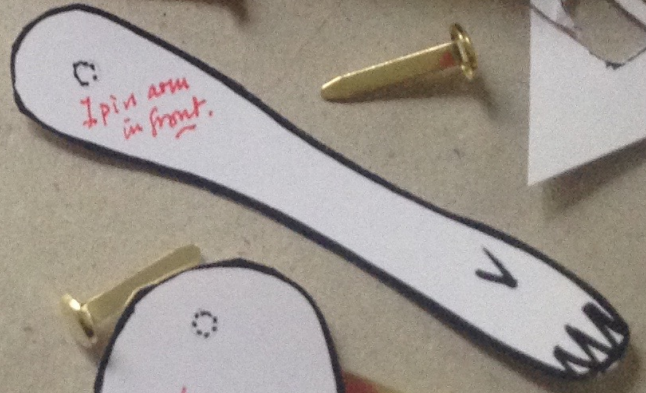

ANGELINA
BALLERINA

CUT-OUT
&
DRESS
DOLL

HELEN
CRAIG
©
2016

A DOT FOR THE
EYE CAN BE ADDED
See below

ANGELINA
BALLERINA
CUT-OUT
&
DRESS
DOLL
HELEN
CRAIG
©
2016

A DOT FOR THE
EYE CAN BE ADDED
See below

The diagram shows three stylized faces of the doll. Each face has a large circular eye. The top face has a dot on the upper eyelid. The middle face has a dot on the lower eyelid. The bottom face has a dot on the side of the eye. An arrow points from the text 'See below' to the top face.

ANGELINA
BALLERINA
CUT-OUT
&
DRESS
DOLL
HELEN
CRAIG
©
2016

INA
RINA
OT
S
V

ANGELINA
BALLERINA

GUT-OUT
&
DRESS
DOLL

HELEN
CRAIG
©
2016

1 pin
arm
below

1 pin
head to body
in front of

1 pin through
front ear
head
back ear

1 pin arm
in front.

1 pin
leg behind

1 pin leg
in front

1 pin tail
behind.

4 pin
arms
behind

5 019380 451058 >