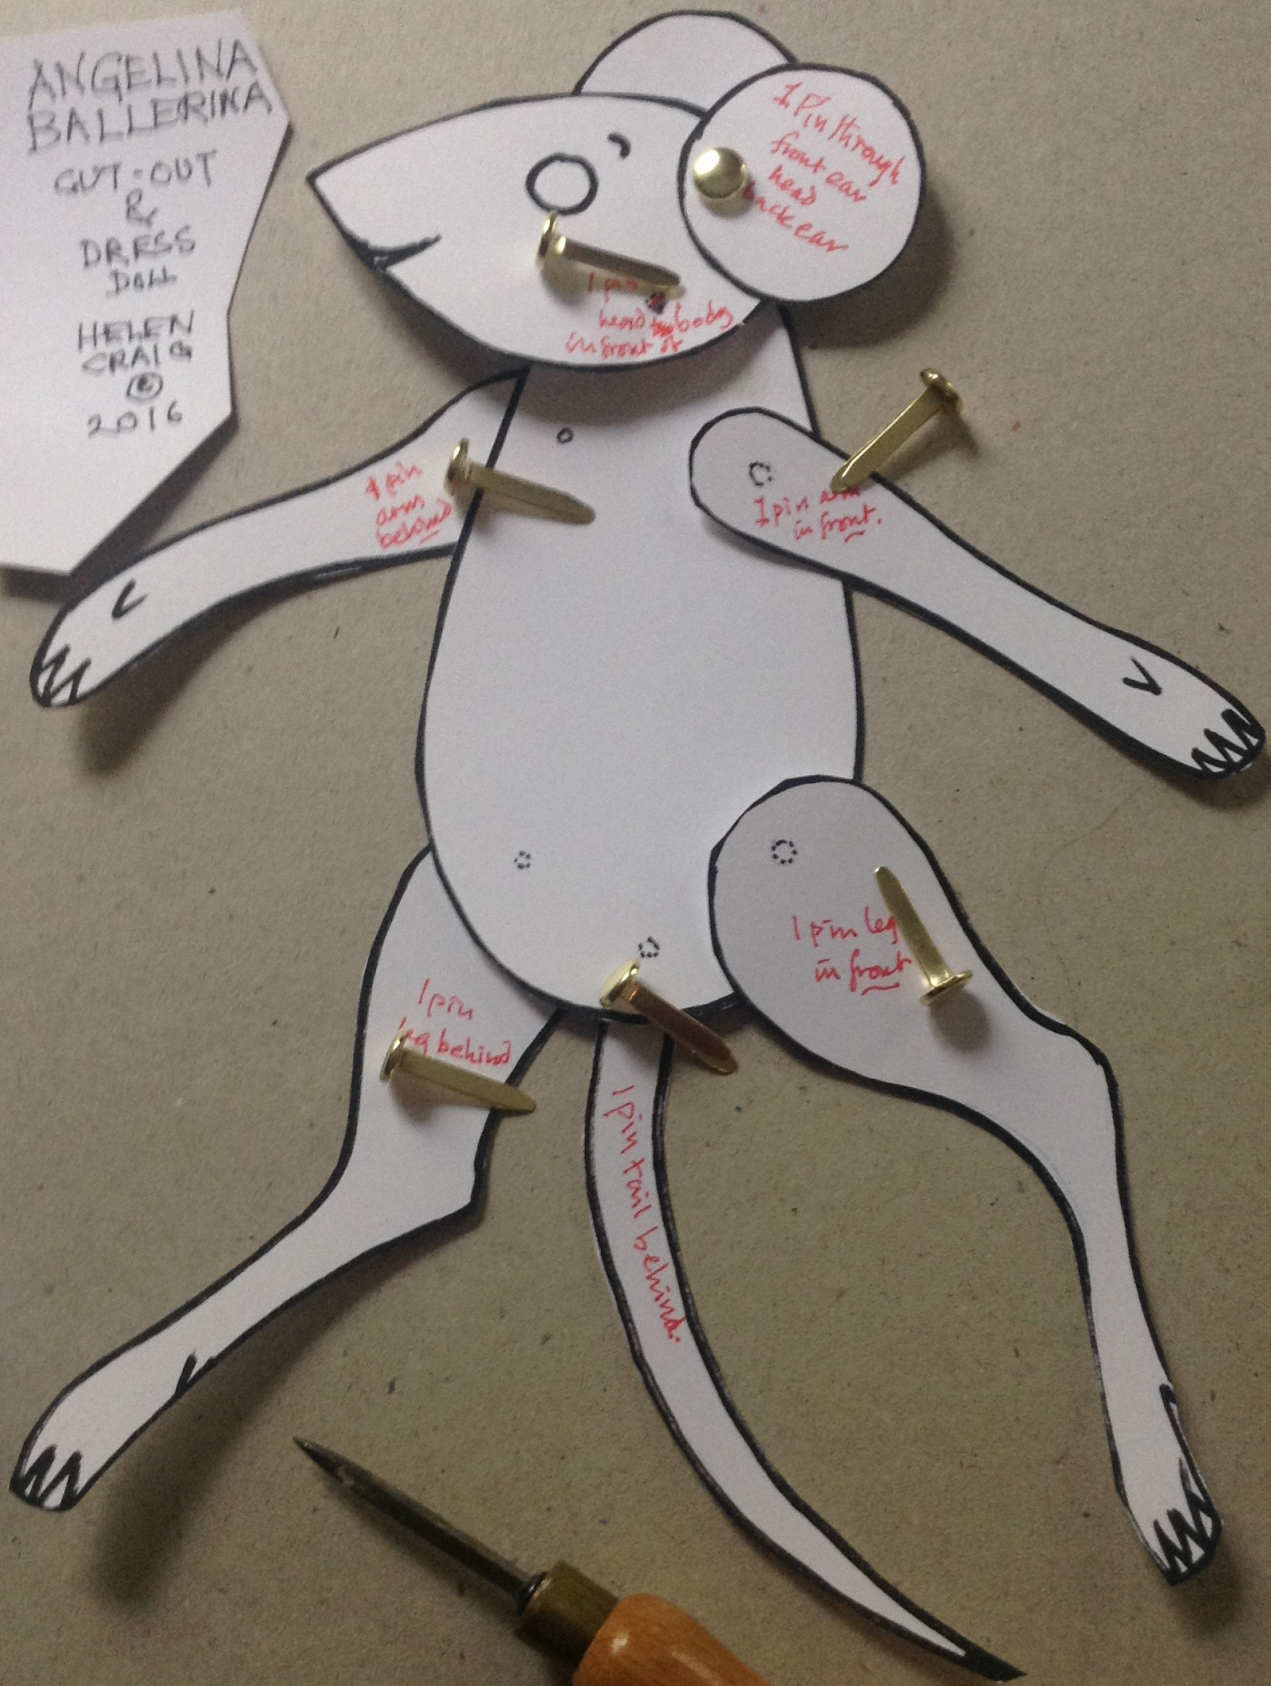

ANGELINA
BALLERINA

CUT-OUT
&
DRESS
DOLL

HELEN
CRAIG
©
2016

A DOT FOR THE
EYE CAN BE ADDED
See below

ANGELINA
BALLERINA
CUT-OUT
&
DRESS
DOLL
HELEN
CRAIG
©
2016

A DOT FOR THE
EYE CAN BE ADDED
See below

The diagram shows three stylized faces of the doll. Each face has a large circular eye. The top face has a dot on the upper eyelid. The middle face has a dot on the lower eyelid. The bottom face has a dot on the side of the eye. An arrow points from the text 'See below' to the top face.

ANGELINA
BALLERINA
CUT-OUT
&
DRESS
DOLL
HELEN
CRAIG
©
2016

INA
RINA
OT
S
V

ANGELINA
BALLERINA

GUT-OUT
&
DRESS
DOLL

HELEN
CRAIG
©
2016

1 pin
arm
below

1 pin
head to body
in front of

1 pin through
front ear
head
back ear

1 pin arm
in front.

1 pin
leg behind

1 pin leg
in front

1 pin tail
behind.

4 pin
arms
behind

5 019380 451058 >