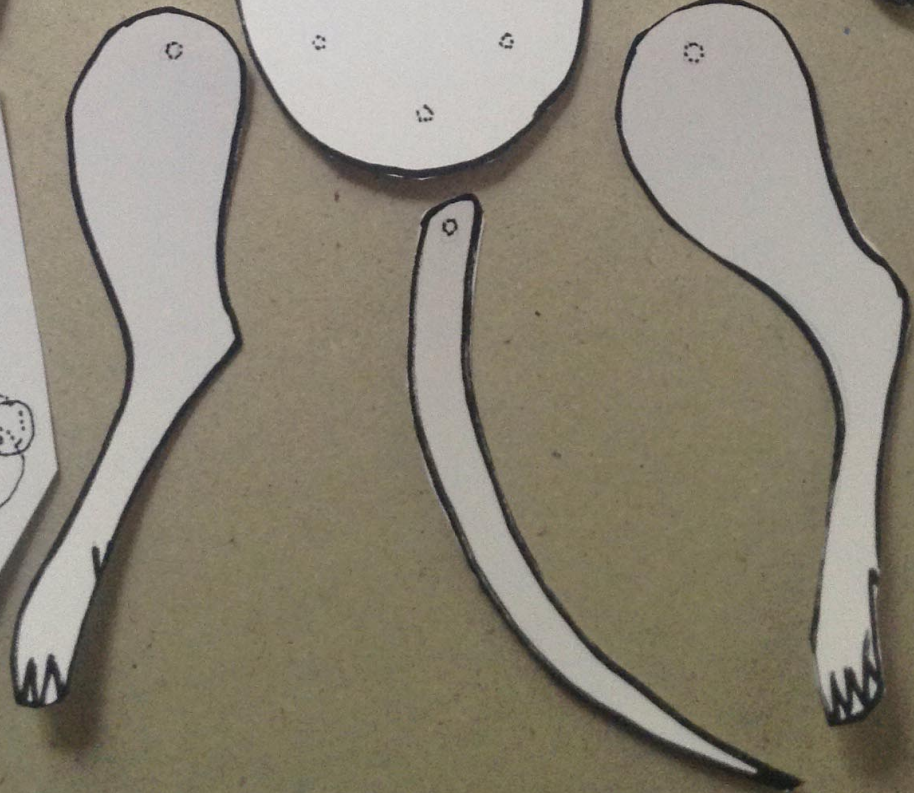

ANGELINA
BALLERINA

CUT-OUT
&
DRESS
DOLL

HELEN
CRAIG
©
2016

A DOT FOR THE
EYE CAN BE ADDED
See below

ANGELINA
BALLERINA
CUT-OUT
&
DRESS
DOLL
HELEN
CRAIG
©
2016

A DOT FOR THE
EYE CAN BE ADDED
See below

The diagram shows three stylized faces of the doll. Each face has a large circular eye. The top face has a dot on the upper eyelid. The middle face has a dot on the lower eyelid. The bottom face has a dot on the side of the eye. An arrow points from the text 'See below' to the top face.

ANGELINA
BALLERINA
CUT-OUT
&
DRESS
DOLL
HELEN
CRAIG
©
2016

INA
RINA
OT
S
V

ANGELINA
BALLERINA

GUT-OUT
&
DRESS
DOLL

HELEN
CRAIG
©
2016

1 pin
arm
below

1 pin
head to body
in front of

1 pin through
front ear
head
back ear

1 pin arm
in front.

1 pin
leg behind

1 pin leg
in front

1 pin tail
behind.

4 pin
arms
behind

5 019380 451058 >