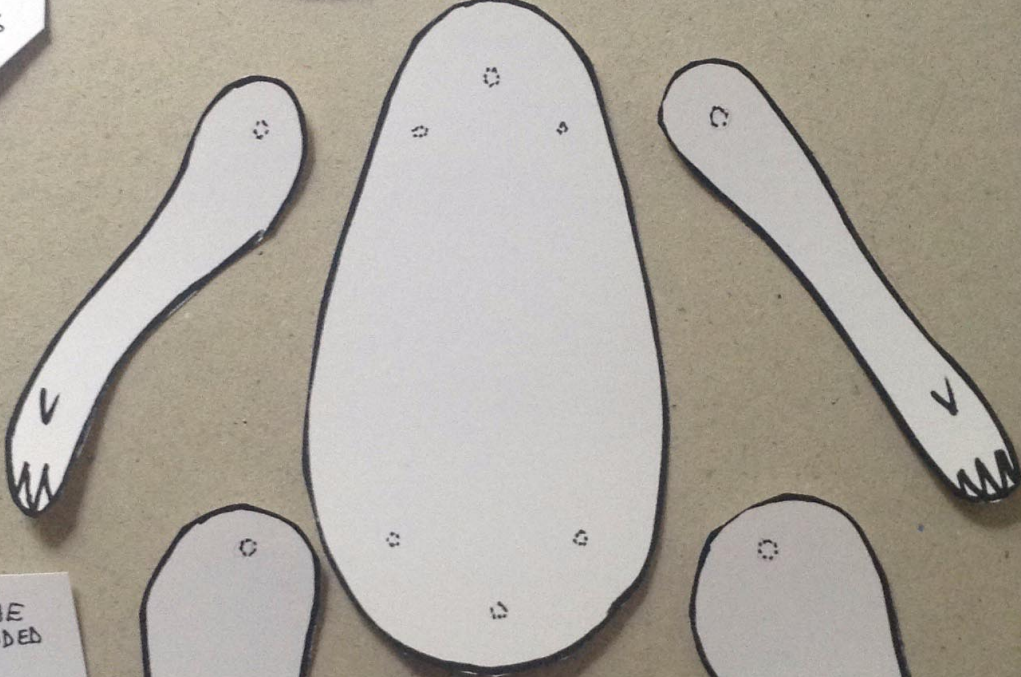

ANGELINA
BALLERINA

CUT-OUT
&
DRESS
DOLL

HELEN
CRAIG
©
2016

A DOT FOR THE
EYE CAN BE ADDED
See below

ANGELINA
BALLERINA
CUT-OUT
&
DRESS
DOLL
HELEN
CRAIG
©
2016

A DOT FOR THE
EYE CAN BE ADDED
See below

The diagram shows three stylized faces of the doll. Each face has a large circular eye. The top face has a dot on the upper eyelid. The middle face has a dot on the lower eyelid. The bottom face has a dot on the side of the eye. An arrow points from the text 'See below' to the top face.

ANGELINA
BALLERINA
CUT-OUT
&
DRESS
DOLL
HELEN
CRAIG
©
2016

INA
RINA
OT
S
V

ANGELINA
BALLERINA

GUT-OUT
&
DRESS
DOLL

HELEN
CRAIG
©
2016

1 pin
arm
below

1 pin
head to body
in front of

1 pin through
front ear
head
back ear

1 pin arm
in front.

1 pin
leg behind

1 pin leg
in front

1 pin tail
behind.

4 pin
arms
behind

5 019380 451058 >