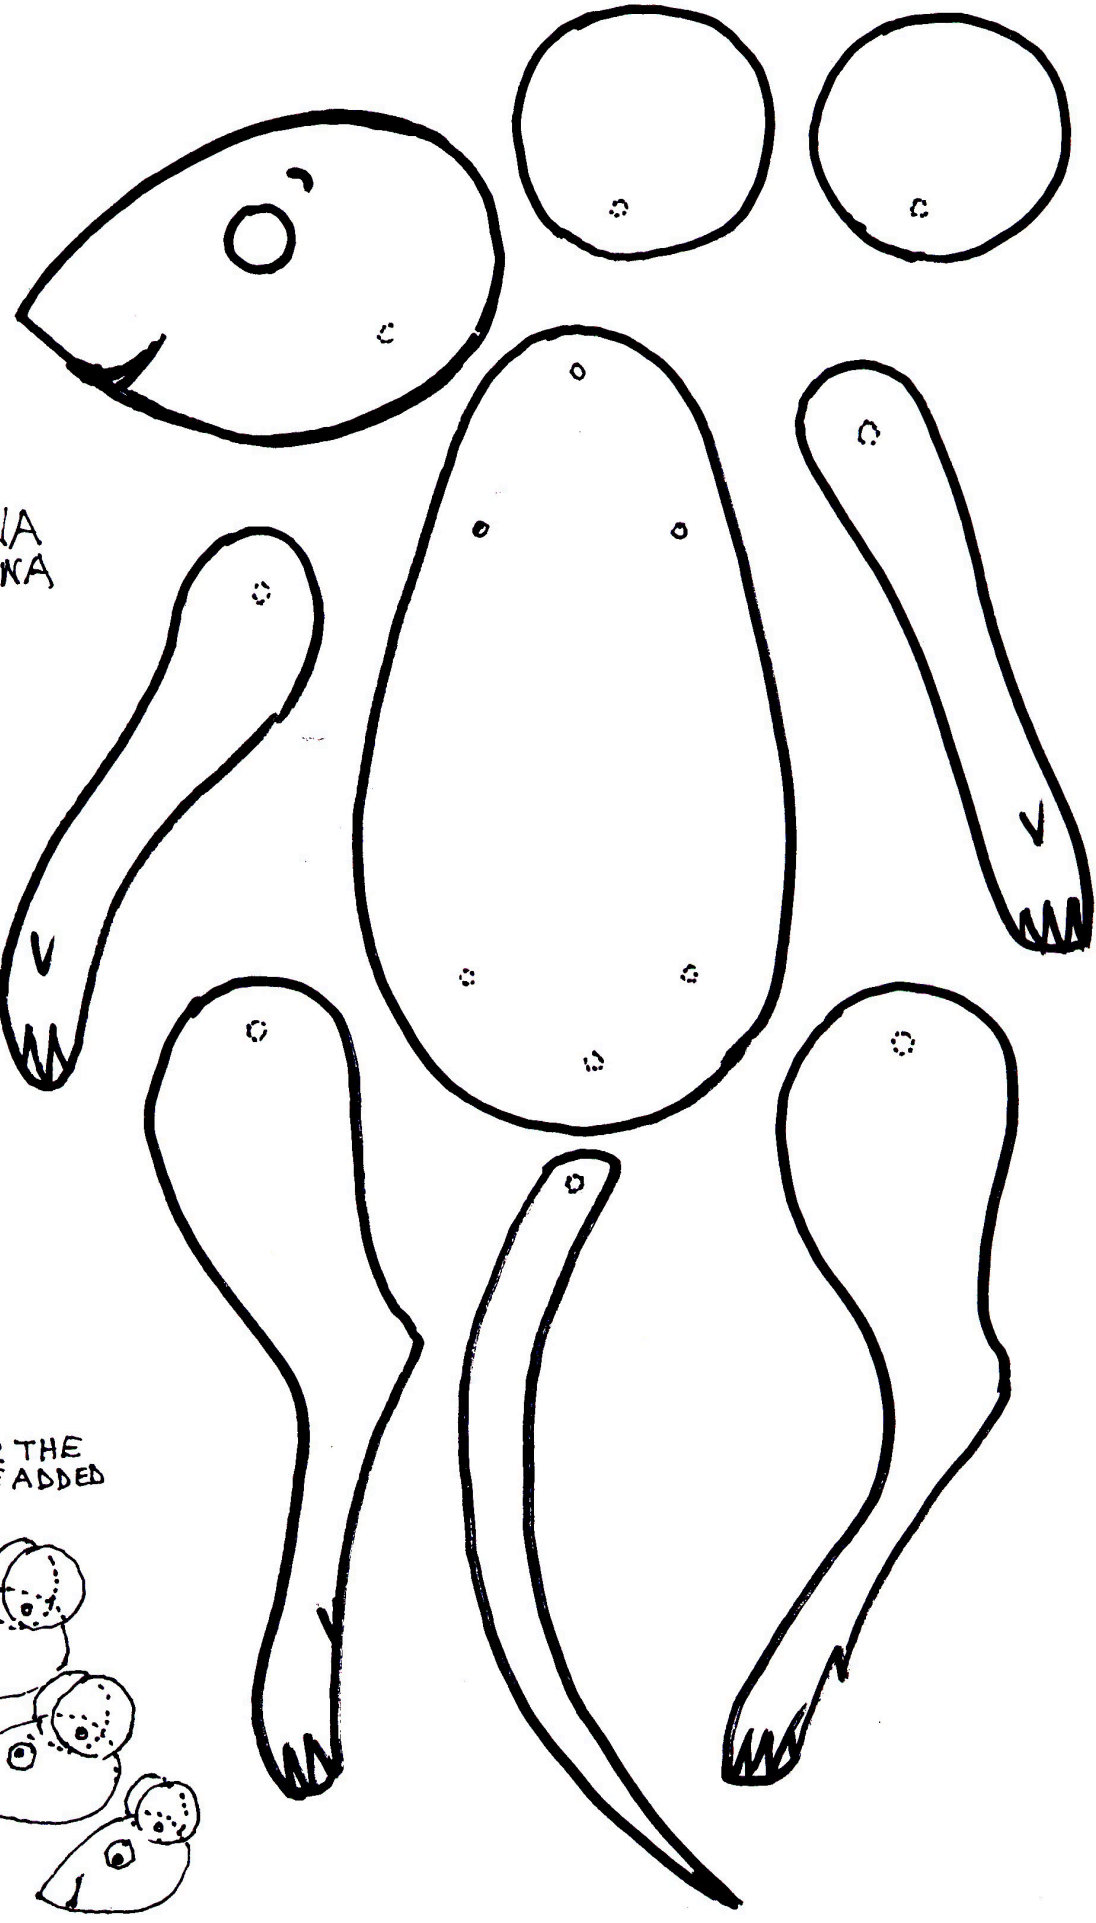

ANGELINA
BALLERINA

CUT-OUT
&
DRESS
DOLL

HELEN
CRAIG
©
2016

A DOT FOR THE
EYE CAN BE ADDED
See below

ANGELINA
BALLERINA
CUT-OUT
&
DRESS
DOLL
HELEN
CRAIG
©
2016

A DOT FOR THE
EYE CAN BE ADDED
See below

The diagram shows three stylized faces of the doll. Each face has a large circular eye. The top face has a dot on the upper eyelid. The middle face has a dot on the lower eyelid. The bottom face has a dot on the side of the eye. An arrow points from the text 'See below' to the top face.

ANGELINA
BALLERINA
CUT-OUT
&
DRESS
DOLL
HELEN
CRAIG
©
2016

INA
RINA
OT
S
V

ANGELINA
BALLERINA

GUT-OUT
&
DRESS
DOLL

HELEN
CRAIG
©
2016

1 pin
arm
below

1 pin
head to body
in front of

1 pin through
front ear
head
back ear

1 pin arm
in front.

1 pin
leg behind

1 pin leg
in front

1 pin tail
behind.

4 pin
arms
behind

5 019380 451058 >