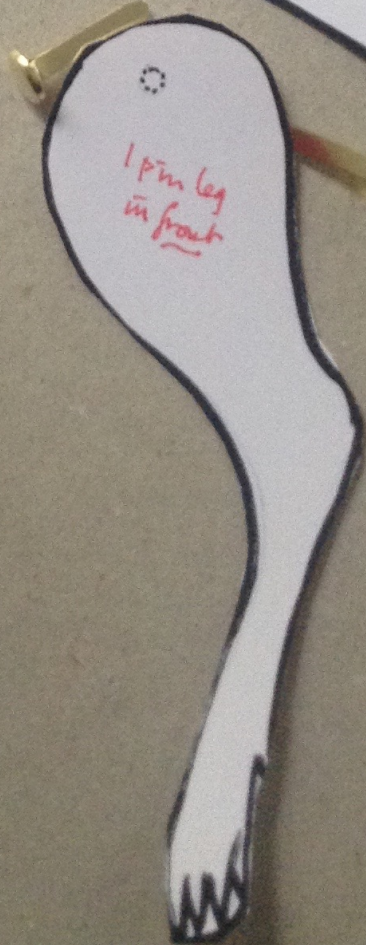

ANGELINA
BALLERINA

CUT-OUT
&
DRESS
DOLL

HELEN
CRAIG
©
2016

A DOT FOR THE
EYE CAN BE ADDED
See below

ANGELINA
BALLERINA
CUT-OUT
&
DRESS
DOLL
HELEN
CRAIG
©
2016

A DOT FOR THE
EYE CAN BE ADDED
See below

The diagram shows three stylized faces of the doll. Each face has a large circular eye. The top face has a dot on the upper eyelid. The middle face has a dot on the lower eyelid. The bottom face has a dot on the side of the eye. An arrow points from the text 'See below' to the top face.

ANGELINA
BALLERINA
CUT-OUT
&
DRESS
DOLL
HELEN
CRAIG
©
2016

INA
RINA
OT
S
V

ANGELINA
BALLERINA

GUT-OUT
&
DRESS
DOLL

HELEN
CRAIG
©
2016

1 pin
arm
below

1 pin
head to body
in front of

1 pin through
front ear
head
back ear

1 pin arm
in front.

1 pin
leg behind

1 pin leg
in front

1 pin tail
behind.

4 pin
arms
behind

5 019380 451058 >