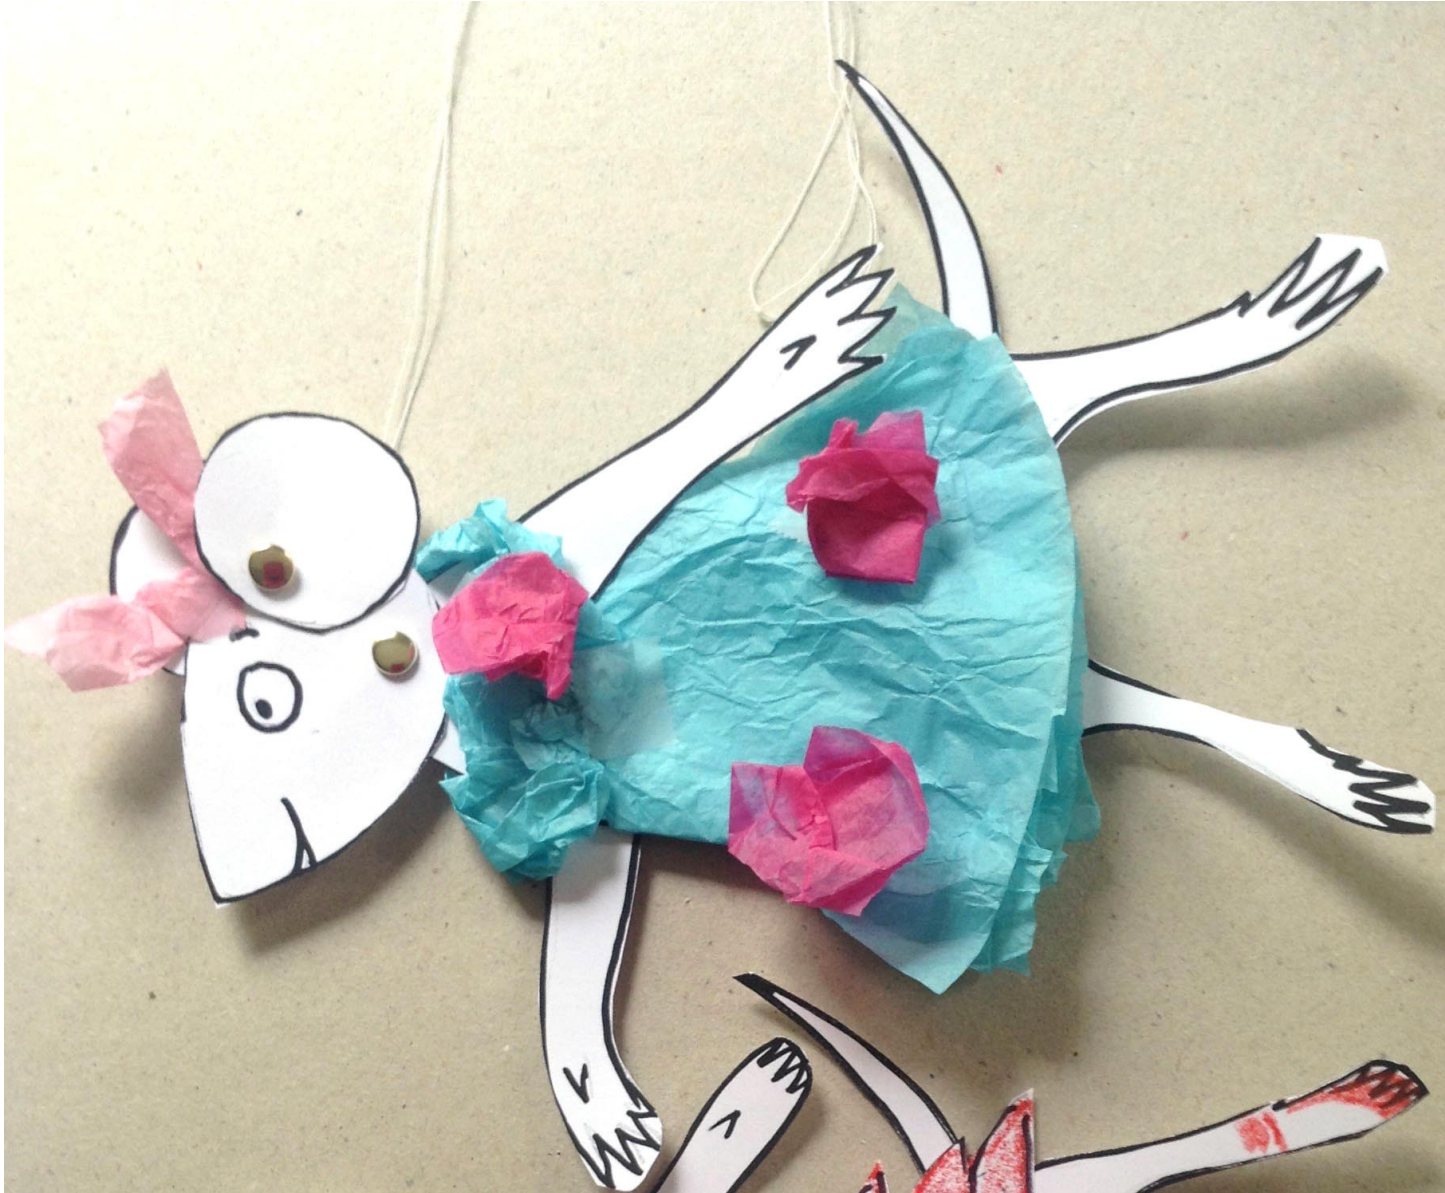

ANGELINA
BALLERINA

CUT-OUT
&
DRESS
DOLL

HELEN
CRAIG
©
2016

A DOT FOR THE
EYE CAN BE ADDED
See below

ANGELINA
BALLERINA
CUT-OUT
&
DRESS
DOLL
HELEN
CRAIG
©
2016

A DOT FOR THE
EYE CAN BE ADDED
See below

The diagram shows three stylized faces of the doll. Each face has a large circular eye. The top face has a dot on the upper eyelid. The middle face has a dot on the lower eyelid. The bottom face has a dot on the side of the eye. An arrow points from the text 'See below' to the top face.

ANGELINA
BALLERINA
CUT-OUT
&
DRESS
DOLL
HELEN
CRAIG
©
2016

INA
RINA
OT
S
V

ANGELINA
BALLERINA

GUT-OUT
&
DRESS
DOLL

HELEN
CRAIG
©
2016

1 pin
arm
below

1 pin
head to body
in front of

1 pin through
front ear
head
back ear

1 pin arm
in front.

1 pin
leg behind

1 pin leg
in front

1 pin tail
behind.

4 pin
arms
behind

5 019380 451058 >