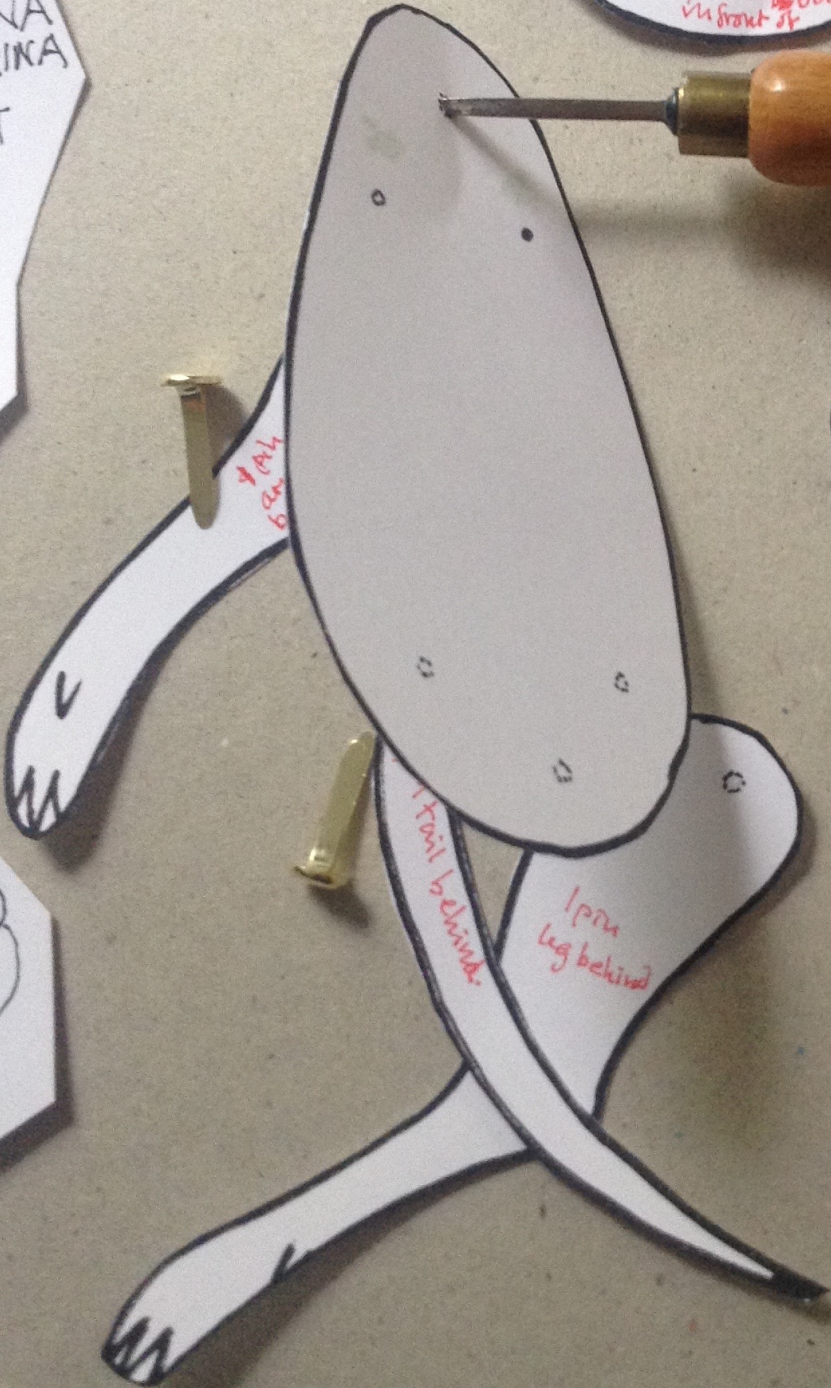

ANGELINA
BALLERINA

CUT-OUT
&
DRESS
DOLL

HELEN
CRAIG
©
2016

A DOT FOR THE
EYE CAN BE ADDED
See below

ANGELINA
BALLERINA
CUT-OUT
&
DRESS
DOLL
HELEN
CRAIG
©
2016

A DOT FOR THE
EYE CAN BE ADDED
See below

The diagram shows three stylized faces of the doll. Each face has a large circular eye. The top face has a dot on the upper eyelid. The middle face has a dot on the lower eyelid. The bottom face has a dot on the side of the eye. An arrow points from the text 'See below' to the top face.

ANGELINA
BALLERINA
CUT-OUT
&
DRESS
DOLL
HELEN
CRAIG
©
2016

INA
RINA
OT
S
V

ANGELINA
BALLERINA

GUT-OUT
&
DRESS
DOLL

HELEN
CRAIG
©
2016

1 pin
arm
below

1 pin
head to body
in front of

1 pin through
front ear
head
back ear

1 pin arm
in front.

1 pin
leg behind

1 pin leg
in front

1 pin tail
behind.

4 pin
arms
behind

5 019380 451058 >