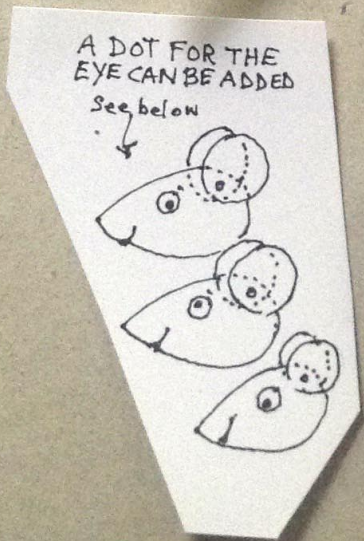

ANGELINA
BALLERINA

CUT-OUT
&
DRESS
DOLL

HELEN
CRAIG
©
2016

A DOT FOR THE
EYE CAN BE ADDED
See below

ANGELINA
BALLERINA
CUT-OUT
&
DRESS
DOLL
HELEN
CRAIG
©
2016

A DOT FOR THE
EYE CAN BE ADDED
See below

The diagram shows three stylized faces of the doll. Each face has a large circular eye. The top face has a dot on the upper eyelid. The middle face has a dot on the lower eyelid. The bottom face has a dot on the side of the eye. An arrow points from the text 'See below' to the top face.

ANGELINA
BALLERINA
CUT-OUT
&
DRESS
DOLL
HELEN
CRAIG
©
2016

INA
RINA
OT
S
V

ANGELINA
BALLERINA

GUT-OUT
&
DRESS
DOLL

HELEN
CRAIG
©
2016

1 pin
arm
below

1 pin
head to body
in front of

1 pin through
front ear
head
back ear

1 pin arm
in front.

1 pin
leg behind

1 pin leg
in front

1 pin tail
behind.

4 pin
arms
behind

5 019380 451058 >